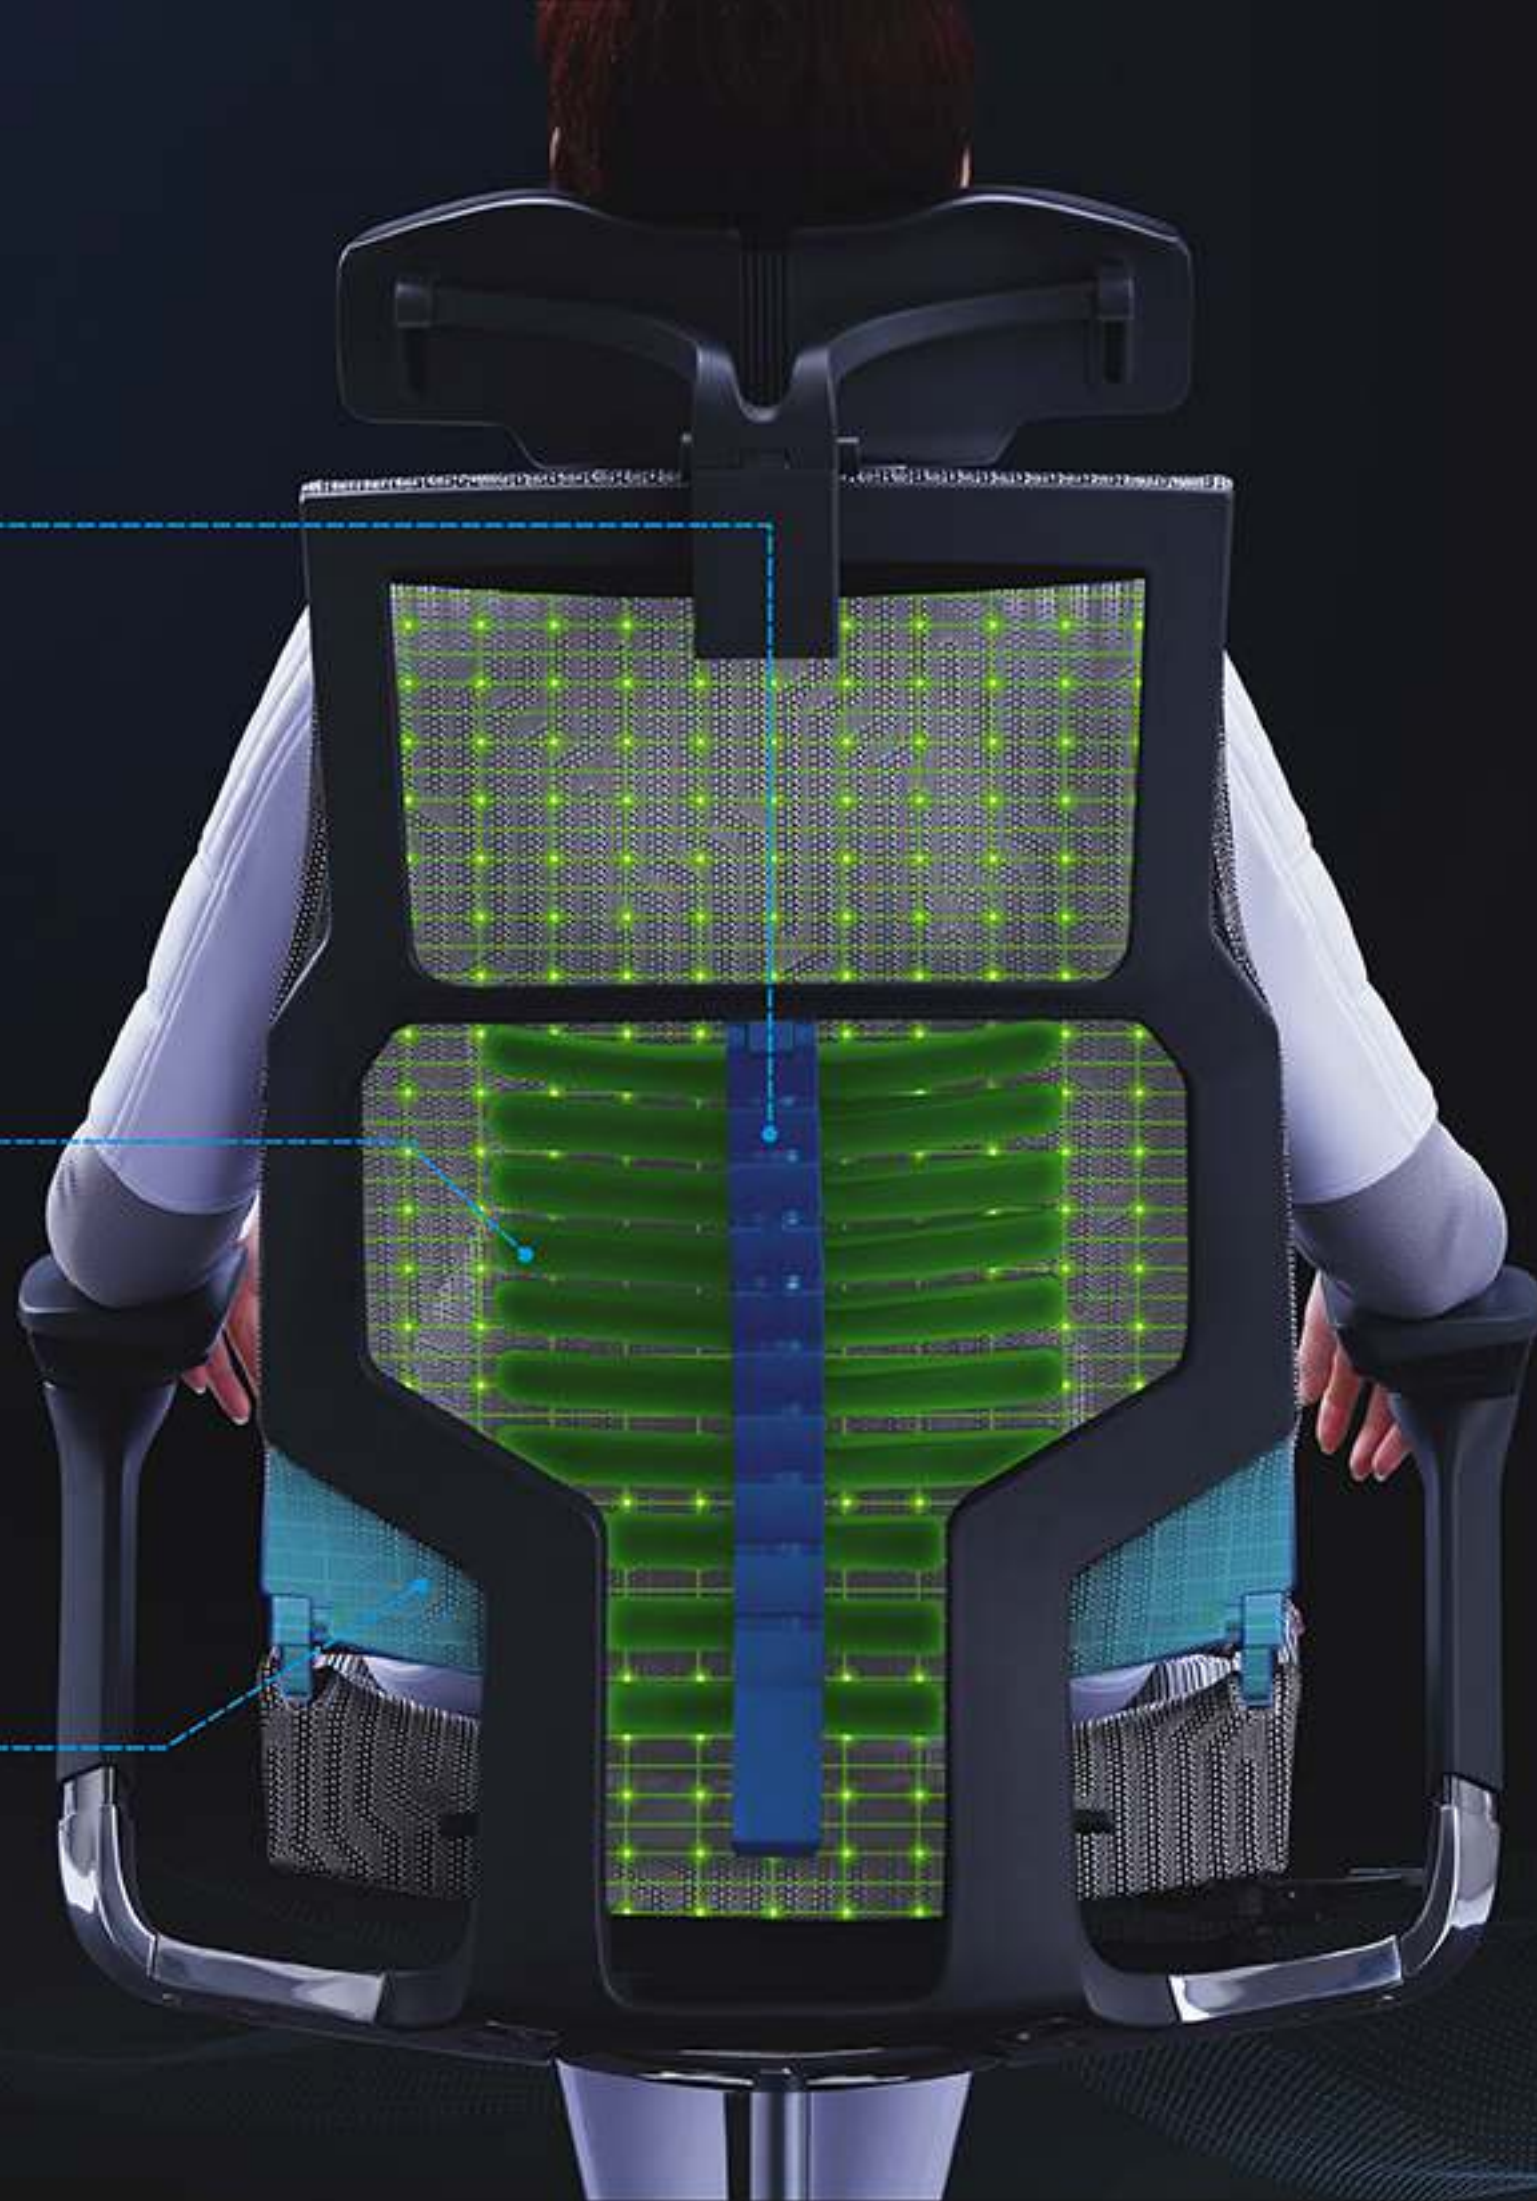

POFIT Healthy Sitting Posture:
SUPPORT+PROTECT+HOLD

SUPPORT

Dynamic Bionic Spine provides full support to whole spine to maintain correct spine angle

PROTECT

Multi-dimensional and double-wings support chips can protect the health of muscle group

HOLD

LIVEMOTION lumbar support design can catch users' waist without suspension when tilting

More Than 3 Times Support To Spine

Spine really needs whole-line support rather than the individual point support

Individual Point Support

3 joints lumbar vertebrae

Common chair 3 SECTIONS

Pressure Relief Design is Just Flexible and Comfortable Support

Pressure Relief Movement

It can release and remove redundant back pressure and let users feel soft and comfortable support under complete support to back

Correct Lumbar Vertebra α Angle is The New Guideline of Healthy Spine Curve

An incorrect α angle leads to a spinal disease

Correct Lumbar Vertebra α angle

Too small α angle leads to compression on the front-end of intervertebral disc