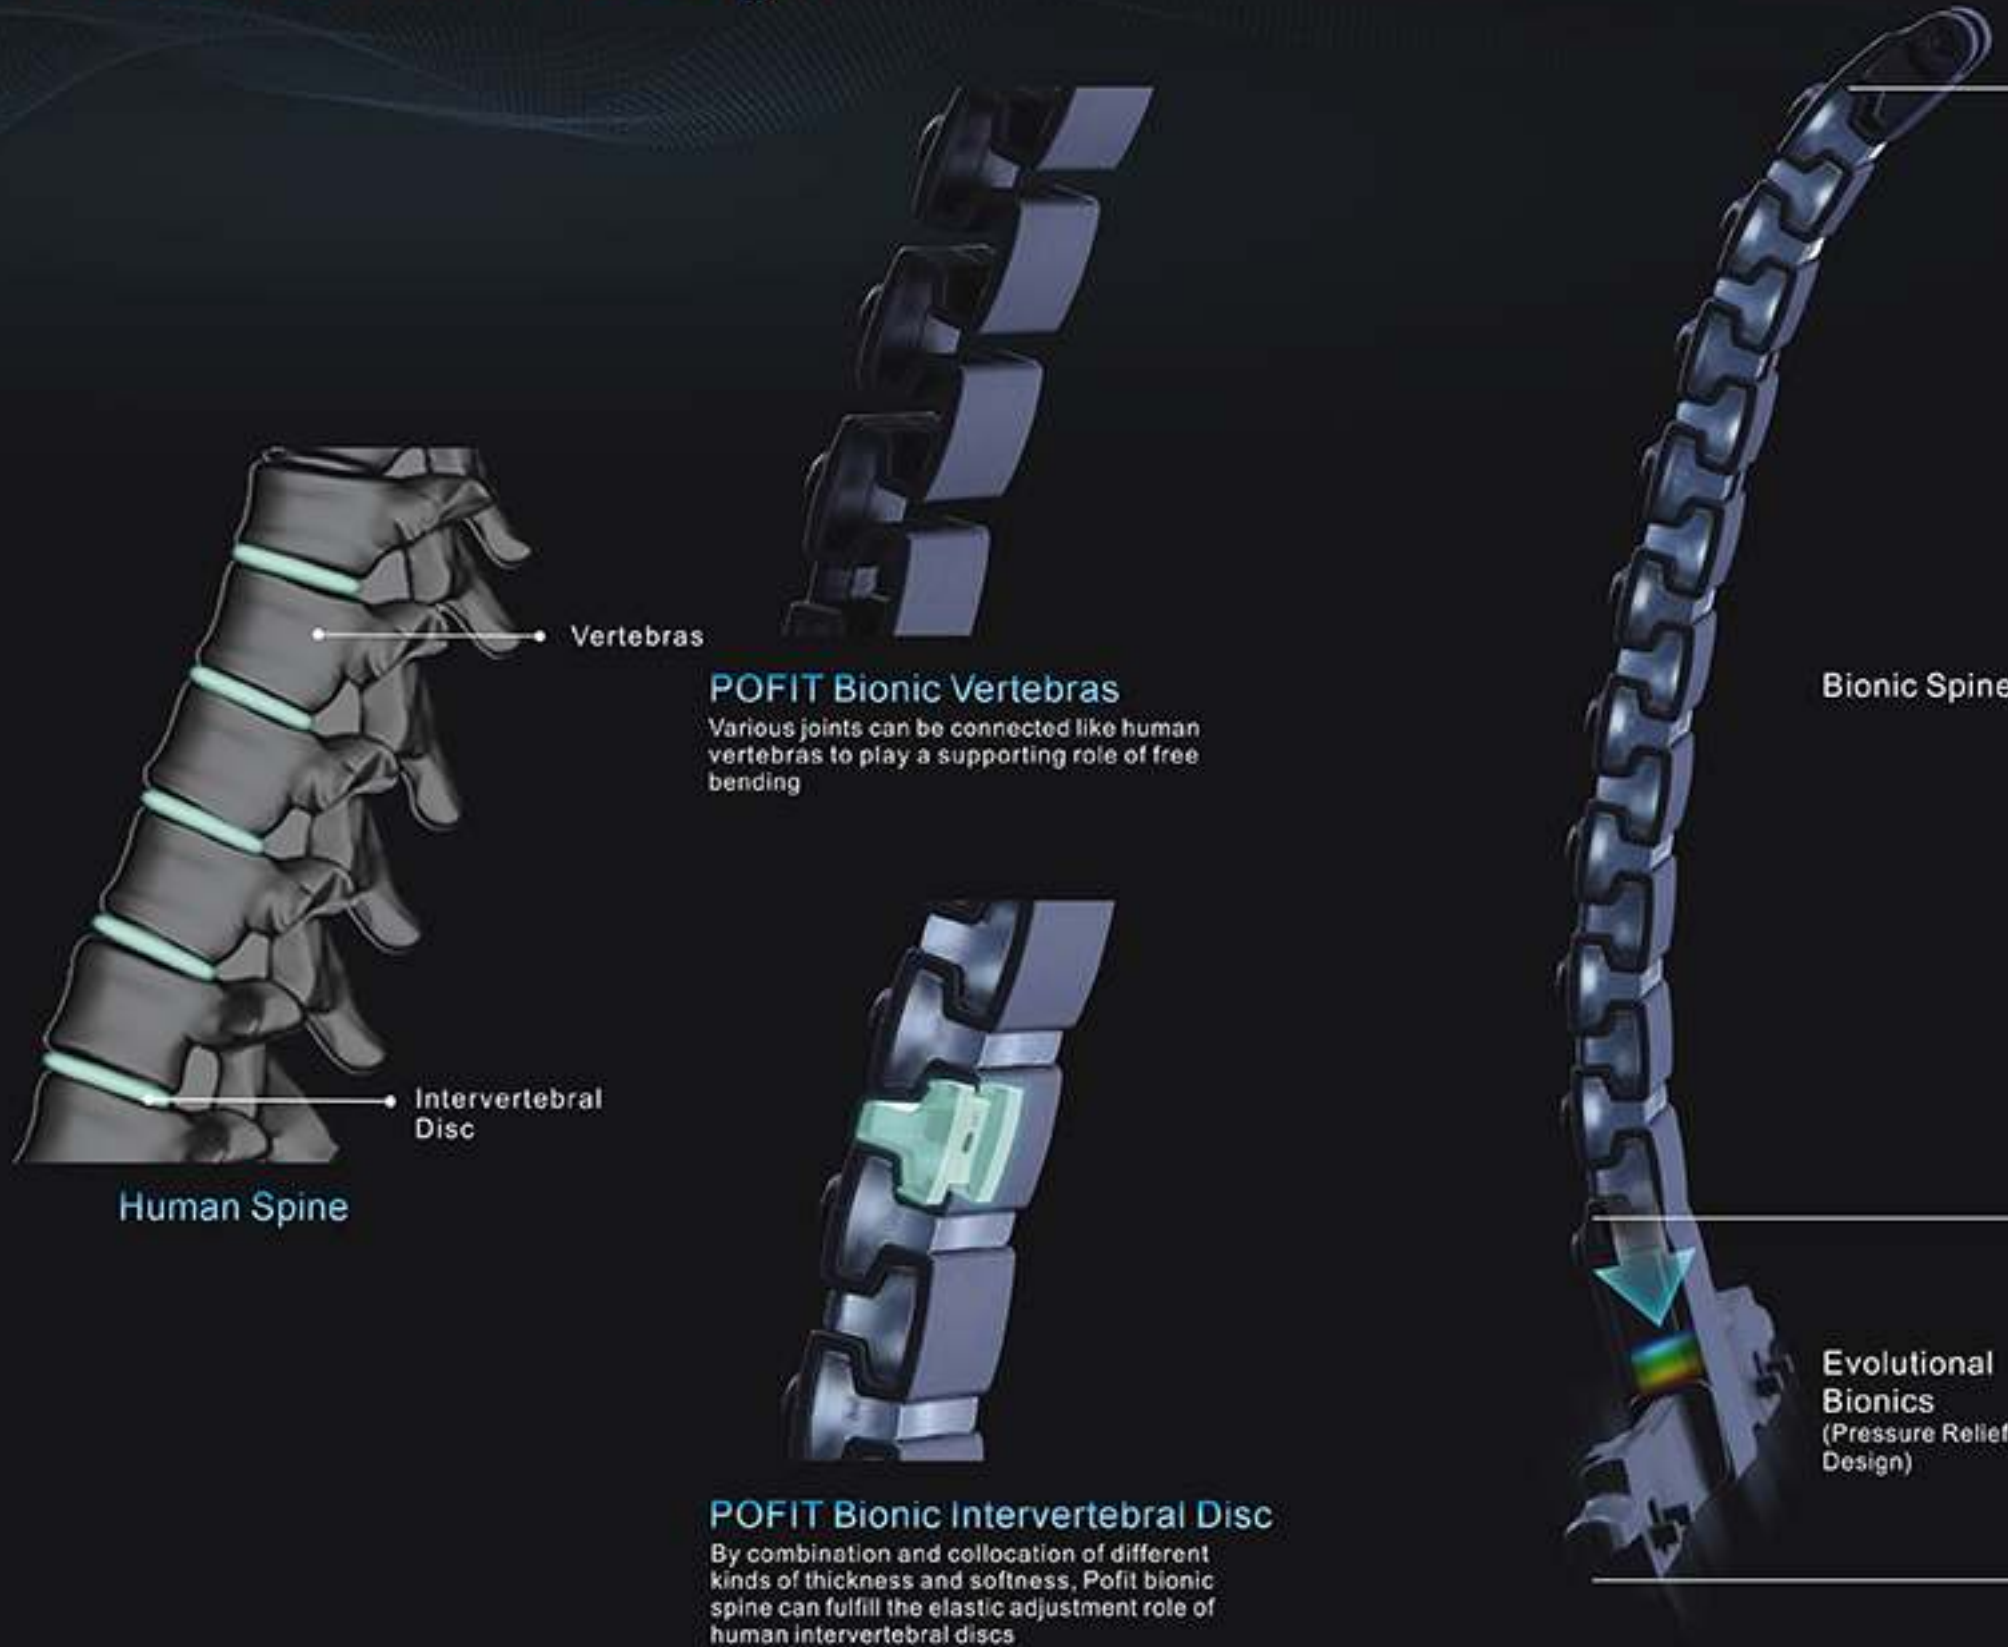

COMFORT
WORKSPACE
Maximize your worklife

www.comfortworkspace.com

POFIT

applies technology to bring you
more than **300%** protection to
your whole spine

POFIT Dynamic Bionic Spine Pressure Relief Design

Bionic Design Distinction

POFIT Healthy Sitting Posture:
SUPPORT+PROTECT+HOLD

SUPPORT

Dynamic Bionic Spine provides full support to whole spine to maintain correct spine angle

PROTECT

Multi-dimensional and double-wings support chips can protect the health of muscle group

HOLD

LIVEMOTION lumbar support design can catch users' waist without suspension when tilting

More Than 3 Times Support To Spine

Spine really needs whole-line support rather than the individual point support