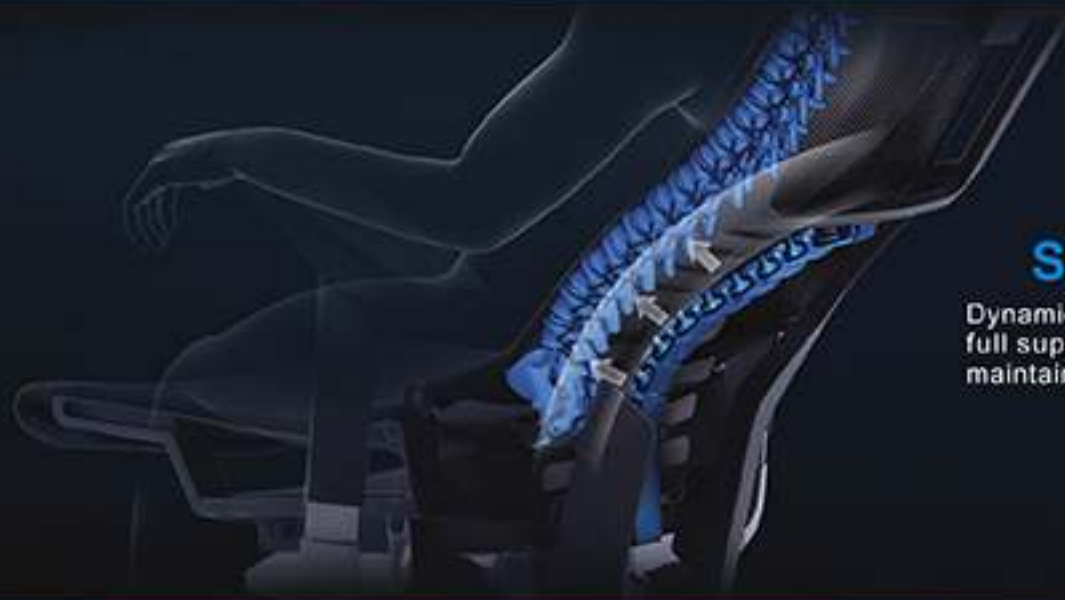

Pseudo Bionics
Without any Bionic Design but only making use of Bionic name

Only Shape Bionic
Similar Shape, but without the functions and features of bionic objects

Ultimate Bionic
Bionic for both shape and structure, and also with the functions of bionic objects, even for evolutionary design

POFIT Healthy Sitting Posture:
SUPPORT+PROTECT+HOLD

SUPPORT

Dynamic Bionic Spine provides full support to whole spine to maintain correct spine angle

PROTECT

Multi-dimensional and double-wings support chips can protect the health of muscle group

HOLD

LIVEMOTION lumbar support design can catch users' waist without suspension when tilting

More Than 3 Times Support To Spine

Spine really needs whole-line support rather than the individual point support

Suitable to various head shapes

Double-Height 5D Headrest

Super Perfect Design, never miss every detail

Neck Protection &
Zero Pressure on Shoulder

Intelligent Seat Cushion
Sensing Pressure, Correcting Sitting Posture,
Intelligent Tension Adjustment