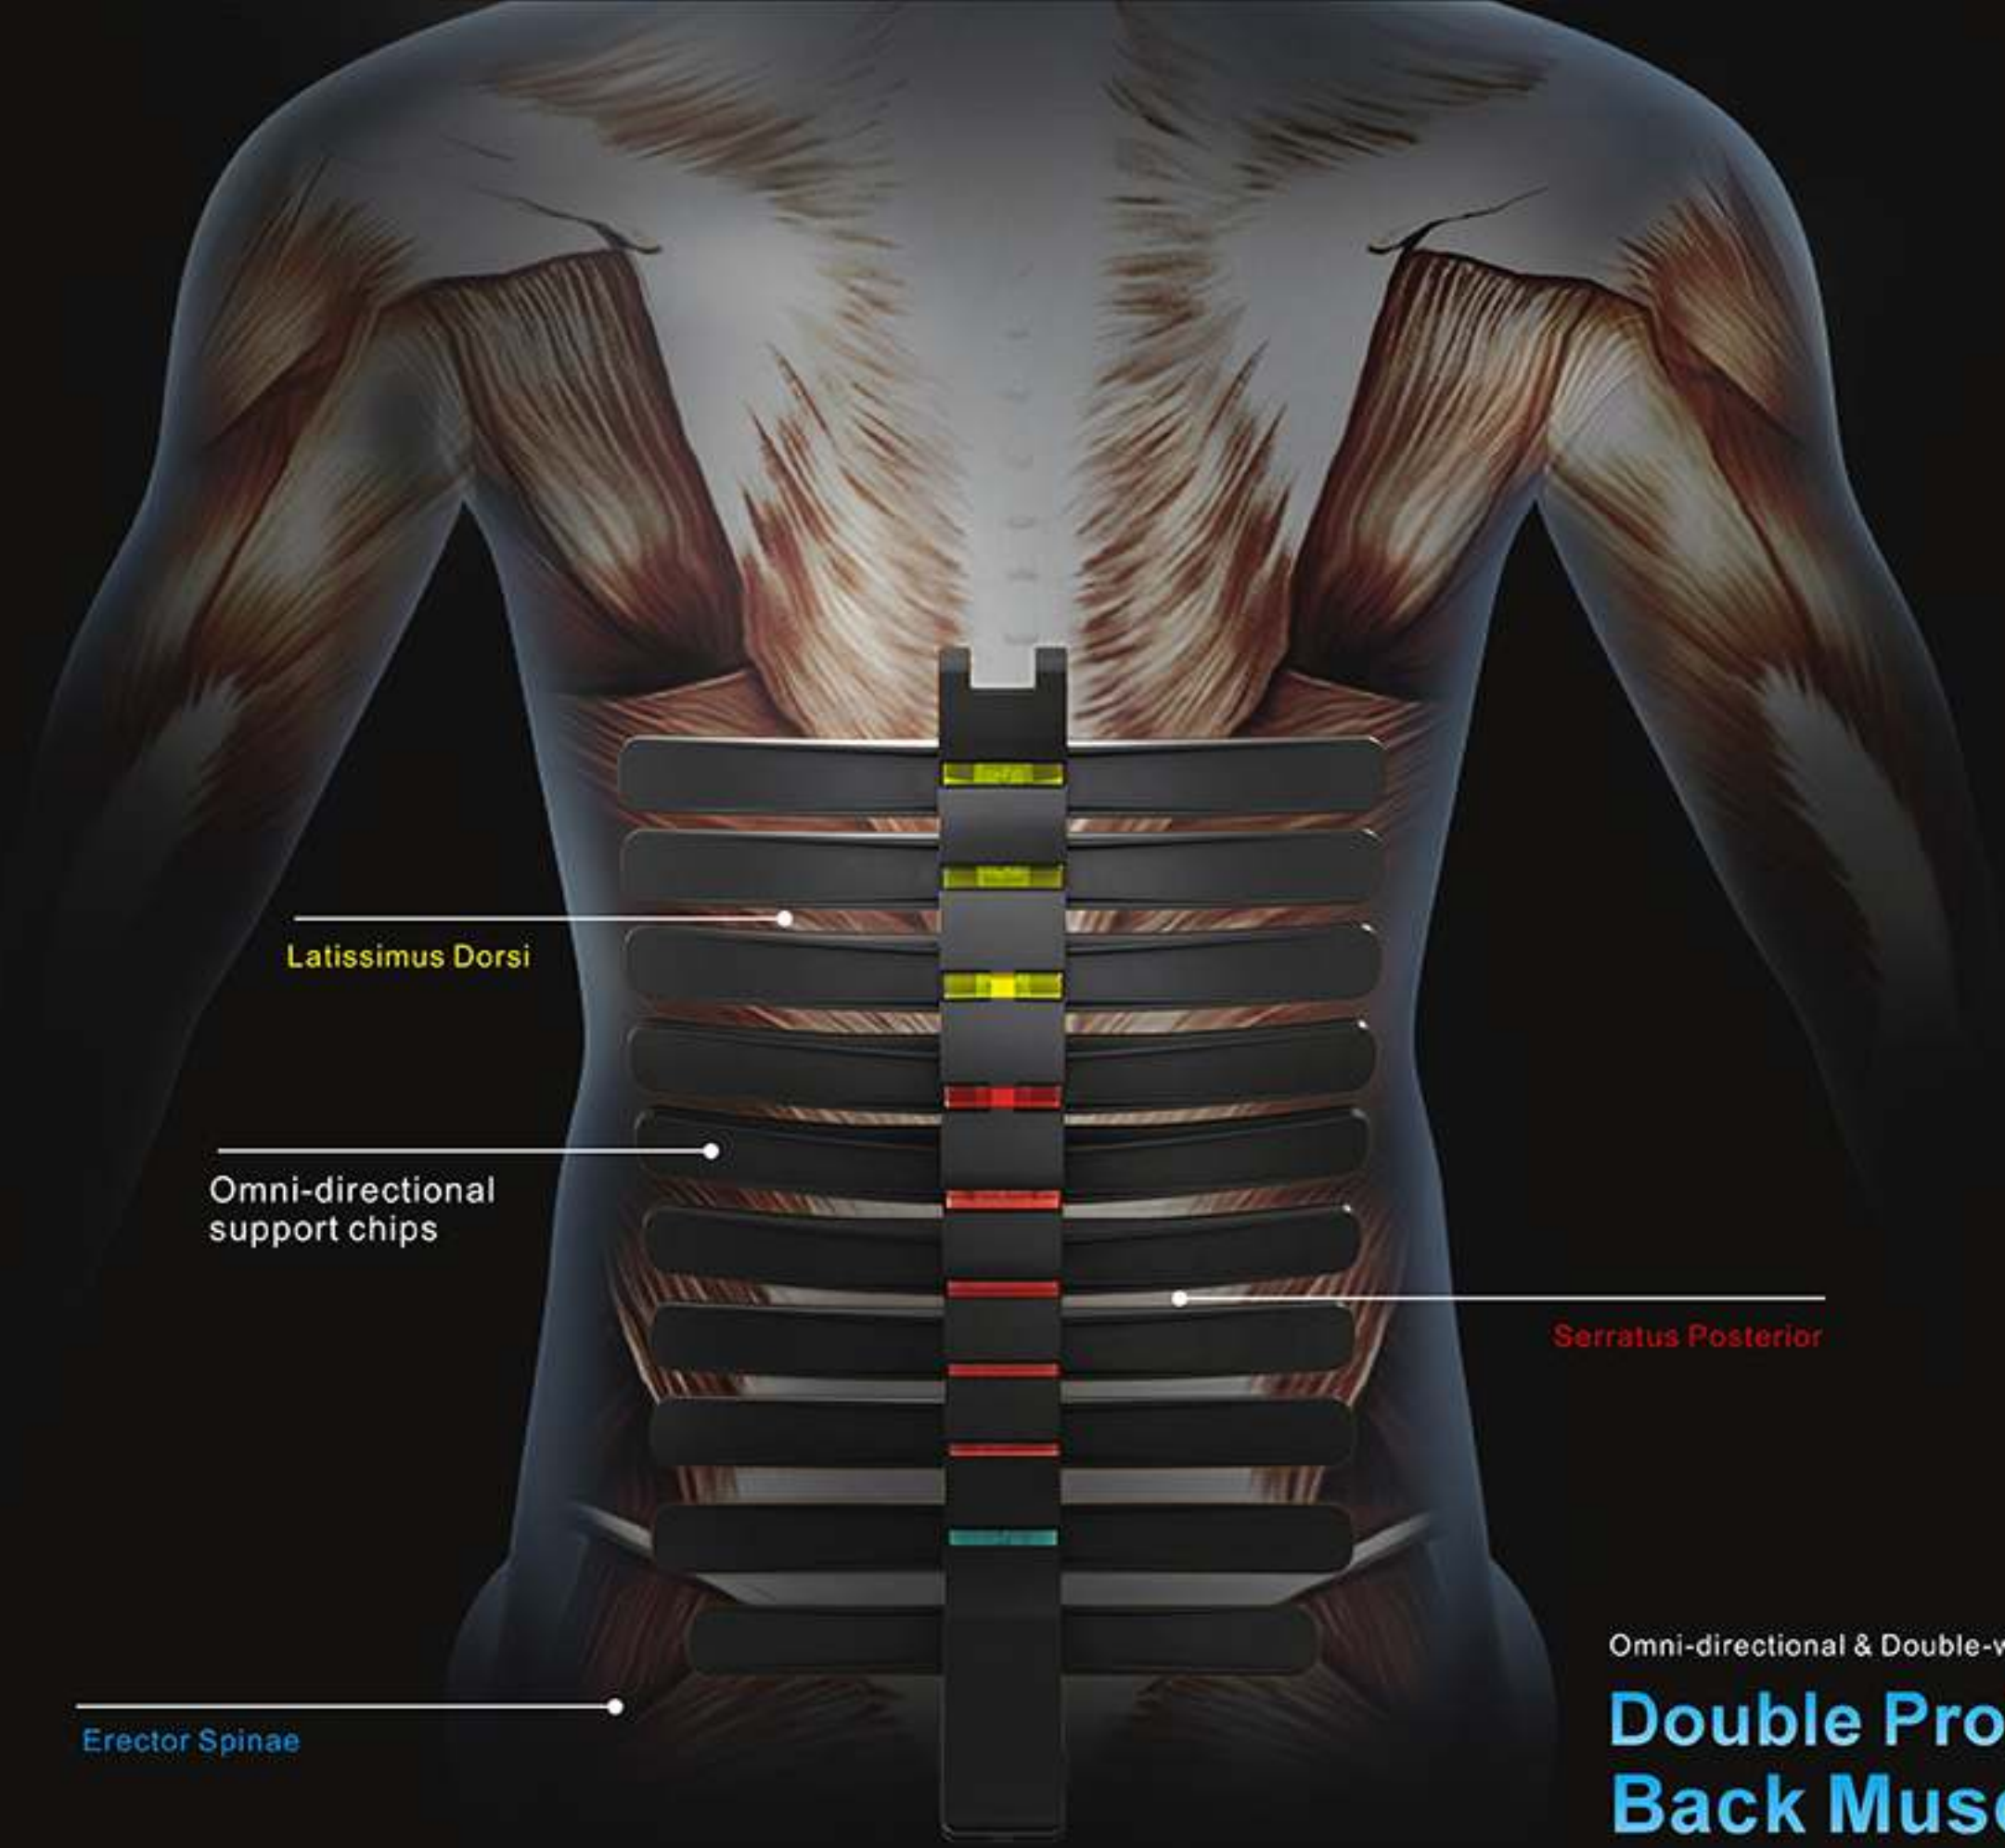

POFIT Healthy Sitting Posture:
SUPPORT+PROTECT+HOLD

SUPPORT

Dynamic Bionic Spine provides full support to whole spine to maintain correct spine angle

PROTECT

Multi-dimensional and double-wings support chips can protect the health of muscle group

POST IT

POFIT Dynamic Bionic Spine

Pofit Can Maintain Correct α Angle of Lumbar Vertebrae By X-ray Evidence

X-Ray Film 1: Human body back is not affixed to Pofit's backrest. Spine retroflexion causes compression on the front-end of intervertebral disc.

X-Ray Film 2: Human body back is affixed to Pofit's backrest so it changes spine into S-shape curve.

X-Ray Film 3: Human's spine is corrected to "normal α angle of lumbar vertebrae" with the adjustment of dynamic bionic spine.

It breaks through the blindspot in chair design at lumbar area to provide whole spine with omni-directional protection

Lumbar can be supported fully when tilting

Lumbar Suspension

1D Height Vertical adjustment