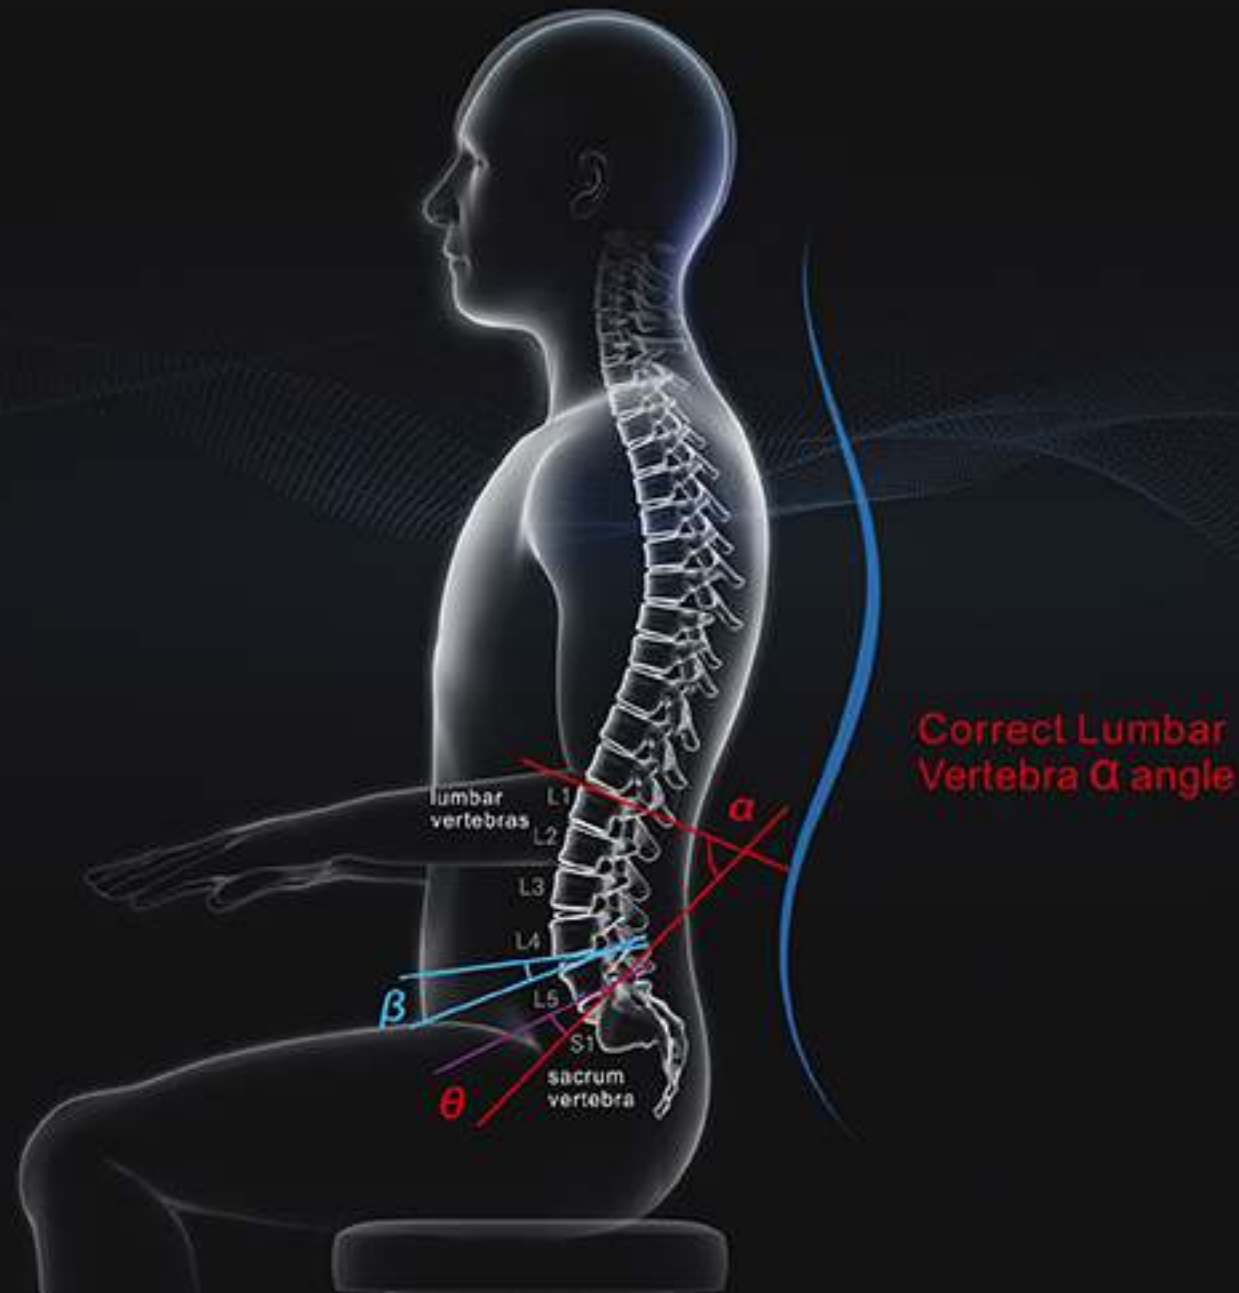

HOLD

LIVEMOTION lumbar support design can catch users' waist without suspension when tilting

More Than 3 Times Support To Spine

Spine really needs whole-line support rather than the individual point support

Individual Point Support

3 joints lumbar vertebrae

Common chair 3 SECTIONS

Pressure Relief Design is Just Flexible and Comfortable Support

Pressure Relief Movement

It can release and remove redundant back pressure and let users feel soft and comfortable support under complete support to back

Correct Lumbar Vertebra α Angle is The New Guideline of Healthy Spine Curve

An incorrect α angle leads to a spinal disease

Correct Lumbar Vertebra α angle

Too small α angle leads to compression on the front-end of intervertebral disc

Too large α angle leads to compression on the rear-end of intervertebral disc

Degeneration

Protrusion

Rupture

α angle: Included angle from the 1st lumbar vertebra to the 1st sacrum vertebra
(L1 to L5 means the 1st to the 5th lumbar vertebra. S1 is the 1st sacrum vertebra.)