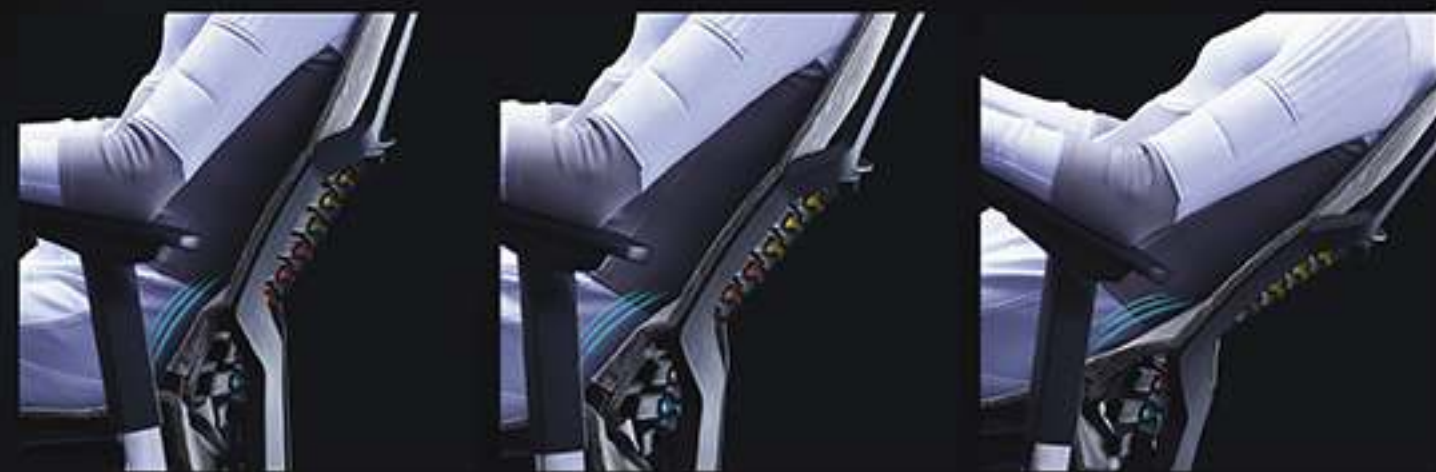

POST IT

POFIT Dynamic Bionic Spine

Pofit Can Maintain Correct α Angle of Lumbar Vertebrae By X-ray Evidence

X-Ray Film 1: Human body back is not affixed to Pofit's backrest. Spine retroflexion causes compression on the front-end of intervertebral disc.

X-Ray Film 2: Human body back is affixed to Pofit's backrest so it changes spine into S-shape curve.

X-Ray Film 3: Human's spine is corrected to "normal α angle of lumbar vertebrae" with the adjustment of dynamic bionic spine.

It breaks through the blindspot in chair design at lumbar area to provide whole spine with omni-directional protection

Lumbar can be supported fully when tilting

Lumbar Suspension

1D Height Vertical adjustment

Suitable to various head shapes

Double-Height 5D Headrest

Super Perfect Design, never miss every detail

Neck Protection &
Zero Pressure on Shoulder

Intelligent Seat Cushion
Sensing Pressure, Correcting Sitting Posture,
Intelligent Tension Adjustment