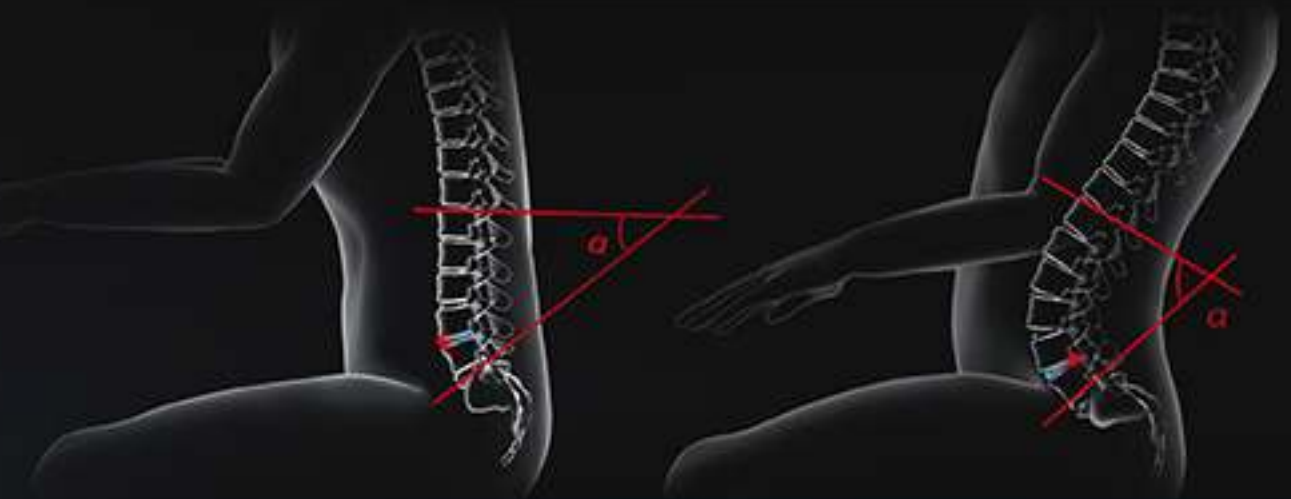

HOLD

LIVEMOTION lumbar support design can catch users' waist without suspension when tilting

More Than 3 Times Support To Spine

Spine really needs whole-line support rather than the individual point support

Individual Point Support

3 joints lumbar vertebrae

Common chair 3 SECTIONS

Pressure Relief Design is Just Flexible and Comfortable Support

Pressure Relief Movement

It can release and remove redundant back pressure and let users feel soft and comfortable support under complete support to back

Correct Lumbar Vertebra α Angle is The New Guideline of Healthy Spine Curve

An incorrect α angle leads to a spinal disease

Correct Lumbar Vertebra α angle

Too small α angle leads to compression on the front-end of intervertebral disc

Too large α angle leads to compression on the rear-end of intervertebral disc

Degeneration

Protrusion

Rupture

α angle: Included angle from the 1st lumbar vertebra to the 1st sacrum vertebra
(L1 to L5 means the 1st to the 5th lumbar vertebra. S1 is the 1st sacrum vertebra.)