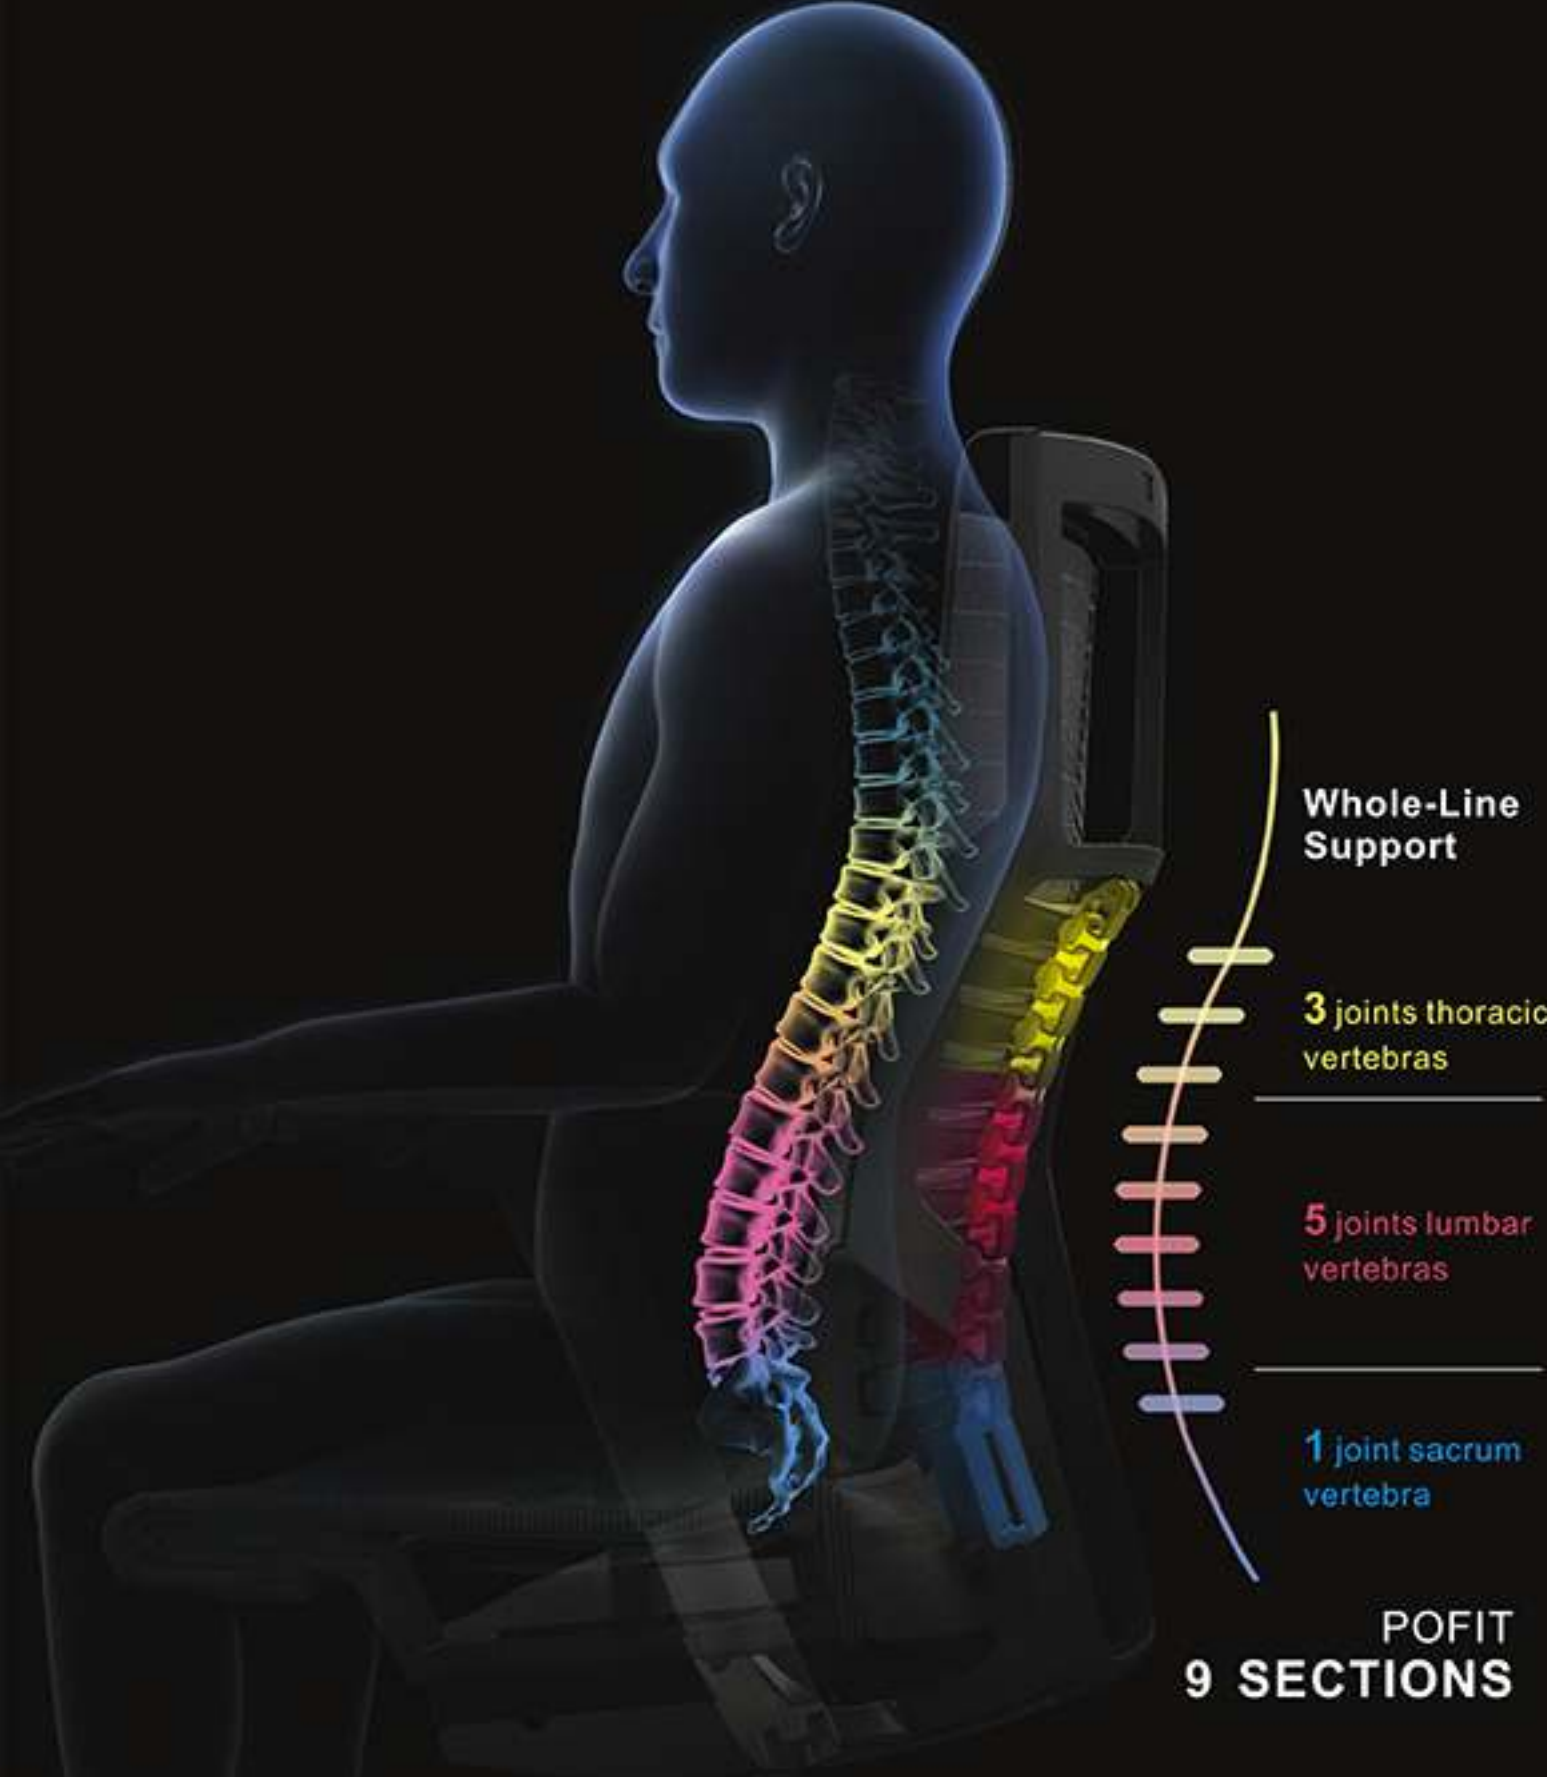

POFIT Healthy Sitting Posture:
SUPPORT+PROTECT+HOLD

SUPPORT

Dynamic Bionic Spine provides full support to whole spine to maintain correct spine angle

PROTECT

Multi-dimensional and double-wings support chips can protect the health of muscle group

HOLD

LIVEMOTION lumbar support design can catch users' waist without suspension when tilting

More Than 3 Times Support To Spine

Spine really needs whole-line support rather than the individual point support

Individual Point Support

3 joints lumbar vertebrae

Common chair 3 SECTIONS

Pressure Relief Design is Just Flexible and Comfortable Support

Pressure Relief Movement

It can release and remove redundant back pressure and let users feel soft and comfortable support under complete support to back

Correct Lumbar Vertebra α Angle is The New Guideline of Healthy Spine Curve

An incorrect α angle leads to a spinal disease

Correct Lumbar Vertebra α angle

Too small α angle leads to compression on the front-end of intervertebral disc