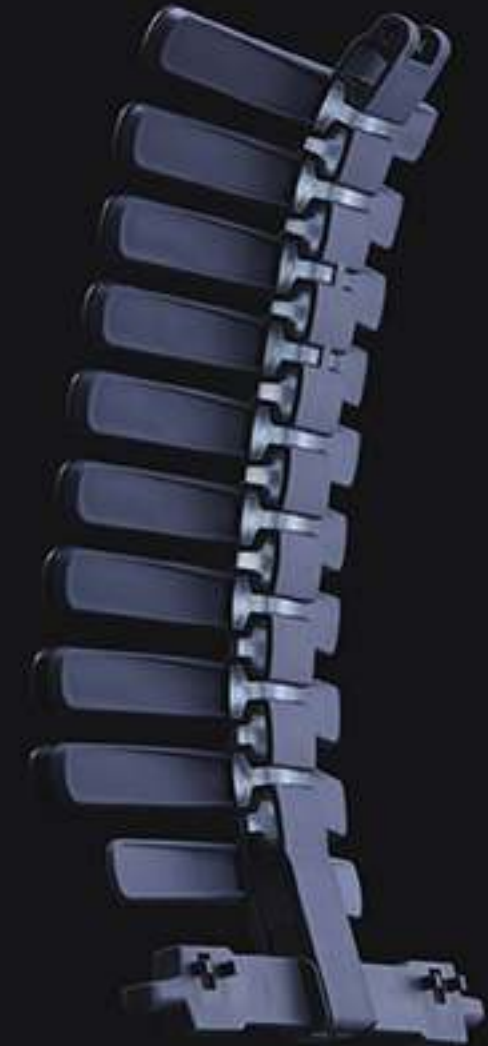

COMFORT
WORKSPACE
Maximize your worklife

www.comfortworkspace.com

POFIT

applies technology to bring you
more than **300%** protection to
your whole spine

POFIT Dynamic Bionic Spine Pressure Relief Design

Bionic Design Distinction

Pseudo Bionics
Without any Bionic Design but only making use of Bionic name

Only Shape Bionic
Similar Shape, but without the functions and features of bionic objects

Ultimate Bionic
Bionic for both shape and structure, and also with the functions of bionic objects, even for evolutionary design

POFIT Healthy Sitting Posture:
SUPPORT+PROTECT+HOLD

SUPPORT

Dynamic Bionic Spine provides full support to whole spine to maintain correct spine angle

PROTECT

Multi-dimensional and double-wings support chips can protect the health of muscle group

HOLD

LIVEMOTION lumbar support design can catch users' waist without suspension when tilting

More Than 3 Times Support To Spine

Spine really needs whole-line support rather than the individual point support