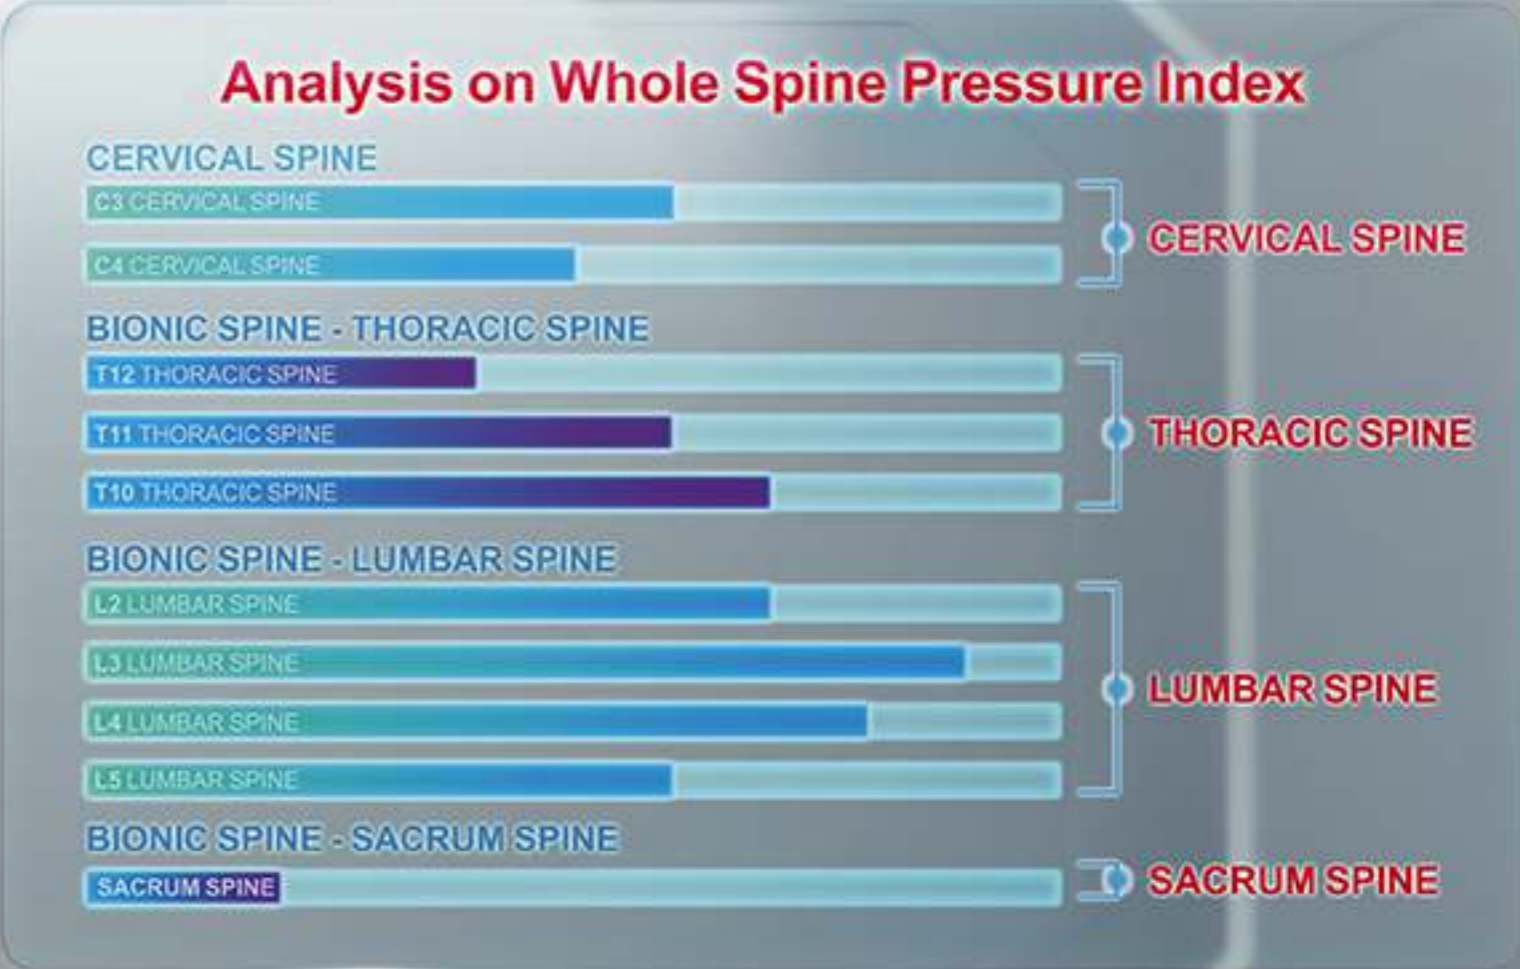

COMFORT
WORKSPACE
Maximize your worklife

www.comfortworkspace.com

POFIT

applies technology to bring you
more than **300%** protection to
your whole spine

POFIT Dynamic Bionic Spine Pressure Relief Design

Bionic Design Distinction

POFIT Healthy Sitting Posture:
SUPPORT+PROTECT+HOLD

SUPPORT

Dynamic Bionic Spine provides full support to whole spine to maintain correct spine angle

PROTECT

Multi-dimensional and double-wings support chips can protect the health of muscle group

HOLD

LIVEMOTION lumbar support design can catch users' waist without suspension when tilting

More Than 3 Times Support To Spine

Spine really needs whole-line support rather than the individual point support