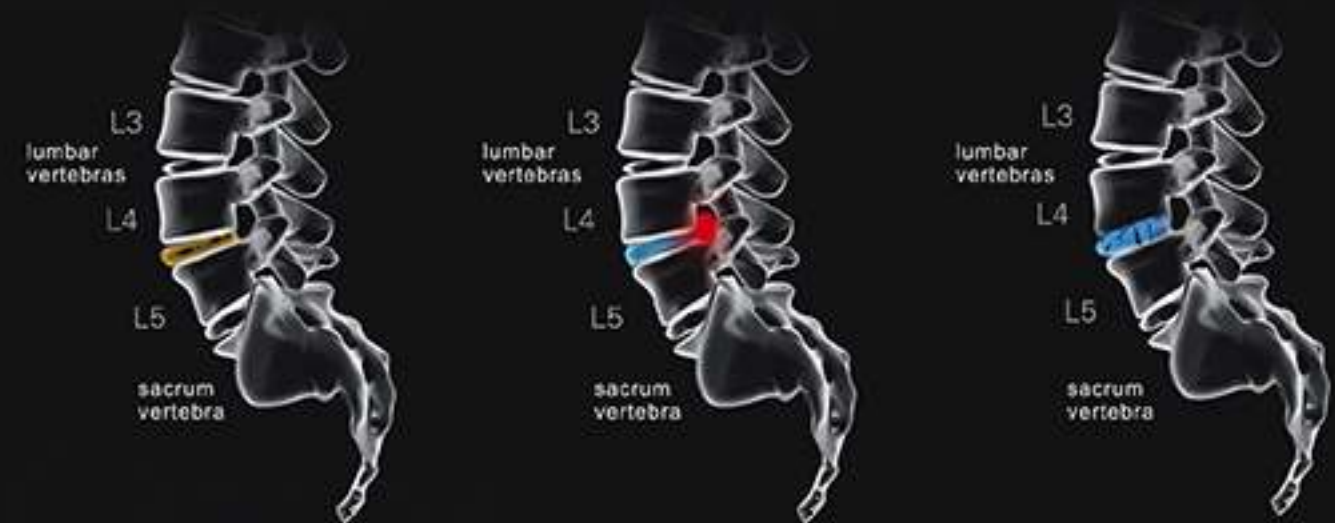

Correct Lumbar Vertebra α Angle is The New Guideline of Healthy Spine Curve

An incorrect α angle leads to a spinal disease

Correct Lumbar Vertebra α angle

Too small α angle leads to compression on the front-end of intervertebral disc

Too large α angle leads to compression on the rear-end of intervertebral disc

Degeneration

Protrusion

Rupture

α angle: Included angle from the 1st lumbar vertebra to the 1st sacrum vertebra
(L1 to L5 means the 1st to the 5th lumbar vertebra. S1 is the 1st sacrum vertebra.)

β angle: Included angle between the 4th lumbar vertebra and the 5th lumbar vertebra
(β angle and α angle are in a angle positive correlation.)

θ angle: Included angle between the 5th lumbar vertebra and the 1st sacrum vertebra
(θ angle and α angle are in a angle positive correlation.)

POST IT

POFIT Dynamic Bionic Spine

Pofit Can Maintain Correct α Angle of Lumbar Vertebrae By X-ray Evidence

X-Ray Film 1: Human body back is not affixed to Pofit's backrest. Spine retroflexion causes compression on the front-end of intervertebral disc.