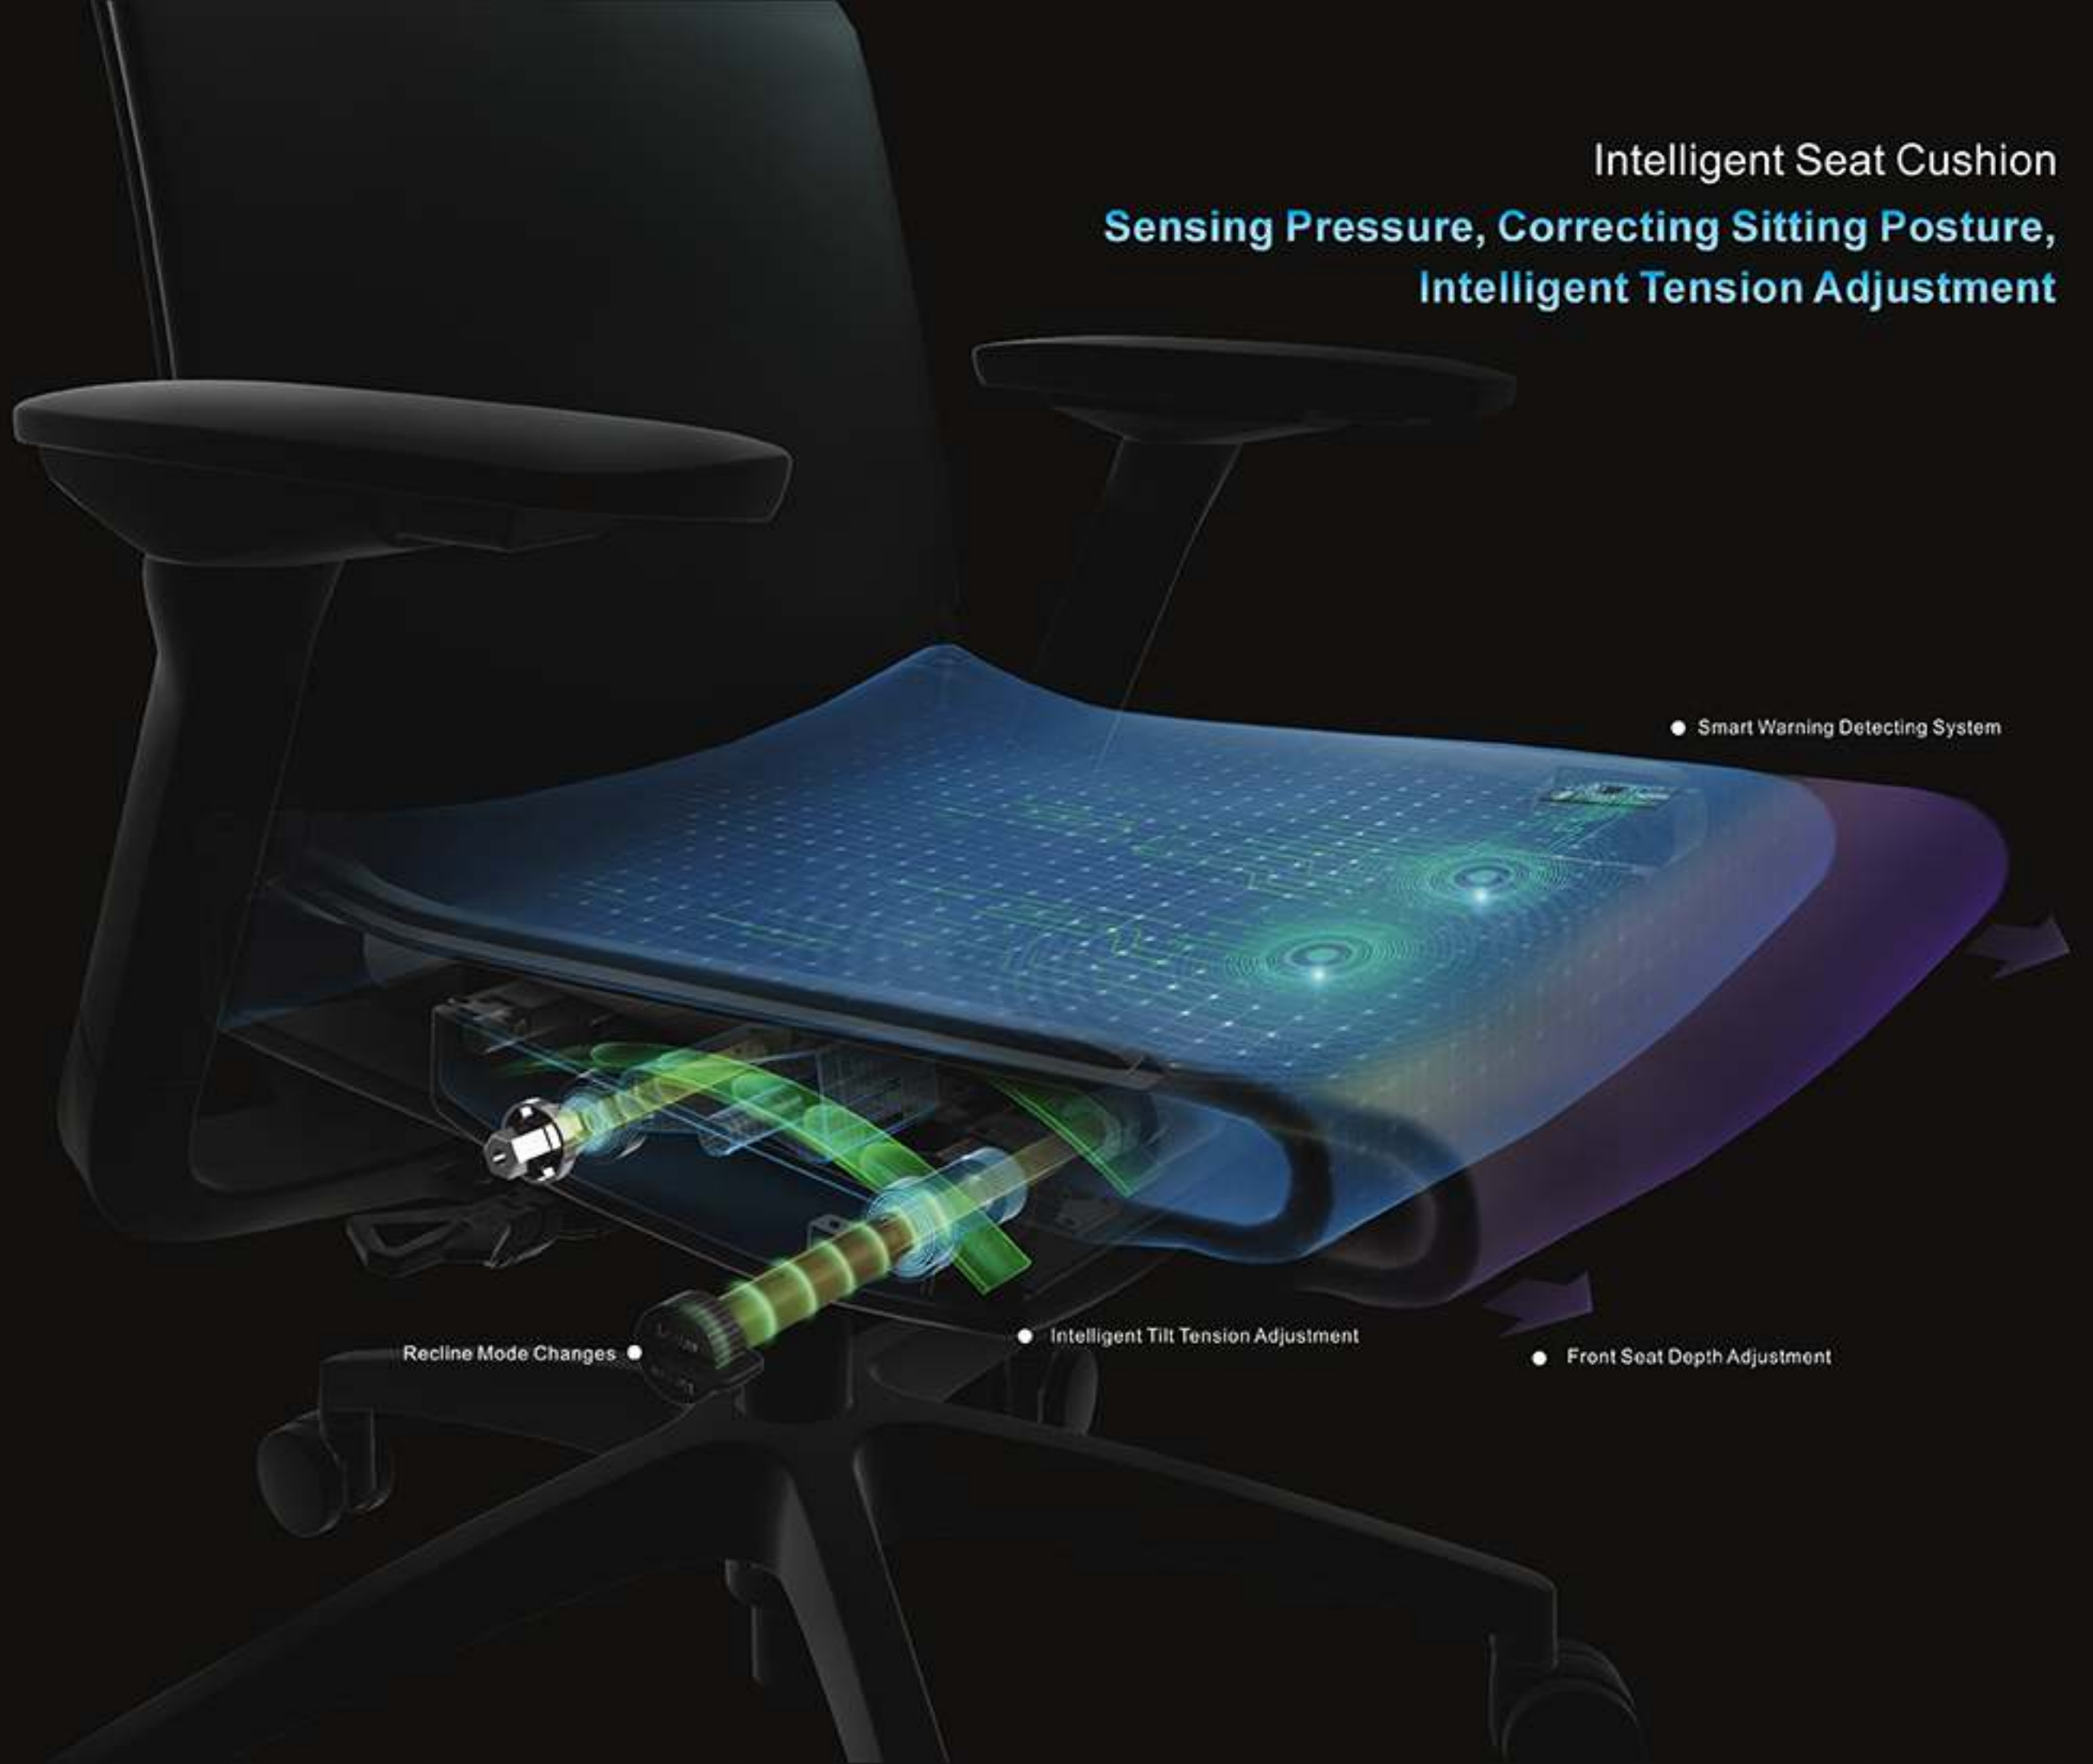

It breaks through the blindspot in chair design at lumbar area to provide whole spine with omni-directional protection

Lumbar can be supported fully when tilting

Lumbar Suspension

1D Height Vertical adjustment

Suitable to mid-height people

2D Height Setting adjustment

Suitable to taller people

3D Tilt adjustment

Suitable to all body types of people

4D Angle adjustment

Suitable to different working needs

5D Shape auto-adjustment

Suitable to various head shapes

Double-Height 5D Headrest

Super Perfect Design, never miss every detail

Neck Protection &
Zero Pressure on Shoulder

Intelligent Seat Cushion
Sensing Pressure, Correcting Sitting Posture,
Intelligent Tension Adjustment

● Smart Warning Detecting System

● Recline Mode Changes

● Intelligent Tilt Tension Adjustment

● Front Seat Depth Adjustment

Smart & Healthy APP

APP can guide users to adjust to correct positions and develop good sitting habit